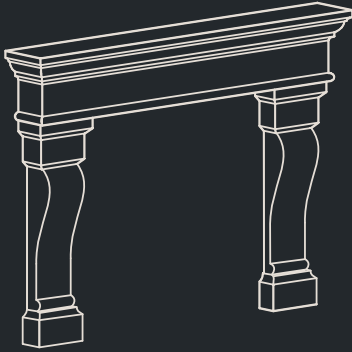

KINDRED

OUTDOORS + SURROUNDS

A **BORAL**® Brand

The Sofia ships pre-sealed with the following:

- Stone Mantel & Legs
- Ledger Board & Screws for easy installation
- 3 Trim Panels in matching color & finish—
 - 1 @ 5" x 42"
 - 2 @ 5" x 35"
- Large Tube Color-Matched Caulking
- 3oz Bottle of Color Wash for touch-ups
- Large Tube of Adhesive Shims

The Sofia™

Fireplace Surround

Fireplaces forged with the heritage of craftsmanship

The understated elegance of The Sofia combines both straight lines and flowing curves. This long-established shape works well with traditional settings. Paired with a raised hearth, The Sofia beckons an after-dinner fireside chat.