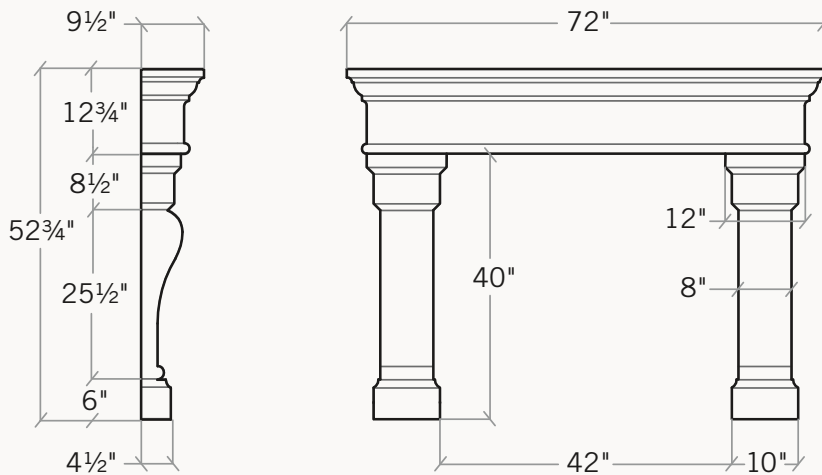

KINDRED

OUTDOORS + SURROUNDS

A **BORAL**® Brand

The Sofia ships pre-sealed with the following:

- Stone Mantel & Legs
- Ledger Board & Screws for easy installation
- 3 Trim Panels in matching color & finish—
 - 1 @ 5" x 42"
 - 2 @ 5" x 35"
- Large Tube Color-Matched Caulking
- 3oz Bottle of Color Wash for touch-ups
- Large Tube of Adhesive Shims