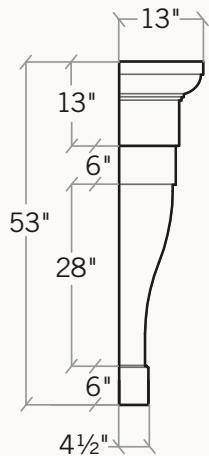

# KINDRED

OUTDOORS + SURROUNDS

A **BORAL**® Brand

**The Valentina ships pre-sealed with the following:**

- Stone Mantel & Legs
- Ledger Board & Screws for easy installation
- 3 Trim Panels in matching color & finish—
  - 1 @ 5" x 42"
  - 2 @ 5" x 35"
- Large Tube Color-Matched Caulking
- 3 oz Bottle of Color Wash for touch-ups
- Large Tube of Adhesive Shims