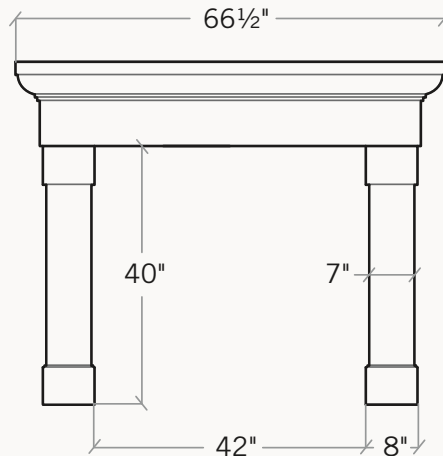

# KINDRED

OUTDOORS + SURROUNDS

A **BORAL**® Brand

**The Valentina ships pre-sealed with the following:**

- Stone Mantel & Legs
- Ledger Board & Screws for easy installation
- 3 Trim Panels in matching color & finish—
  - 1 @ 5" x 42"
  - 2 @ 5" x 35"
- Large Tube Color-Matched Caulking
- 3 oz Bottle of Color Wash for touch-ups
- Large Tube of Adhesive Shims

## The Valentina™

Fireplace Surround

Fireplaces forged with the heritage of craftsmanship

Like an afternoon walk along a cypress-lined country road, this surround will imbue a sense of rustic Italian charm. The robust 13" deep mantel paired with two gently sloping pilasters completes its distinct presence.