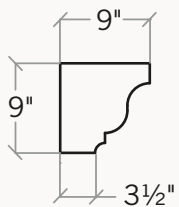

## The Angelo™ Mantel Shelf

Fireplaces forged  
with the heritage of  
craftsmanship

Sweeping curves make this shelf an elegant mantel to grace any home. Available in either 48" or 60" lengths and in all the Kindred Fireplace Surround colors and finishes.