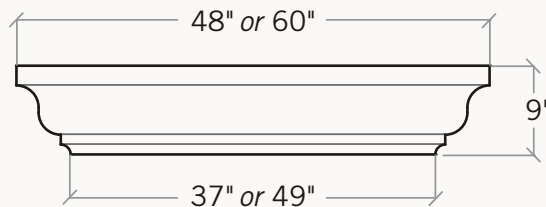

## The Angelo™ Mantel Shelf

Fireplaces forged  
with the heritage of  
craftsmanship

Sweeping curves make this shelf an elegant mantel to grace any home. Available in either 48" or 60" lengths and in all the Kindred Fireplace Surround colors and finishes.