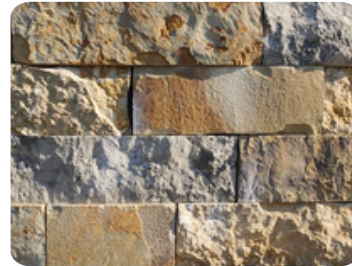

Architectural Stone Veneer

MINNEHAHA

For Your **Landsc**ape Considerations!
Coordinating Landscape Products
Available at **Hedberg Supply**.

Wall Stone

Minnehaha

Alpine Ridge - Sawn

Rum River - Sawn

Sandy Point- Sawn

Gold

Sandy Point- Sawn

Irregular Flagstone

Autumn Mist

Fond Du Lac

Cattail Creek

Design Your Complete Outdoor Space

—